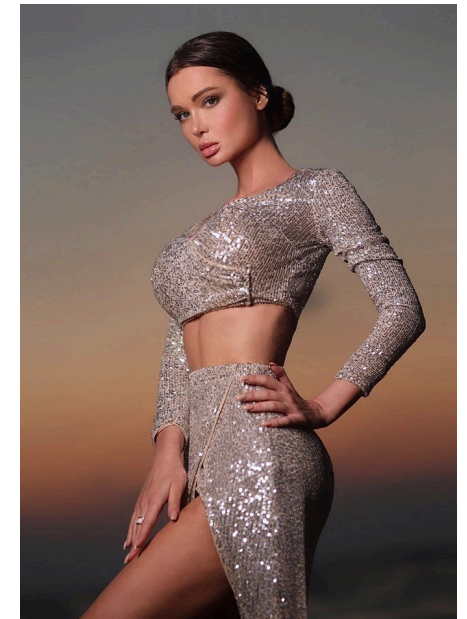

EMODELS

SINCE 2010

Julia W

EMODELS

SINCE 2010

Fortune Executive - office 2101 Cluster T - Jumeirah Lake Towers - Dubai - UAE

height 170cm | 5'7" bust 88cm | 34.5" waist 62cm | 24.5" hips 92cm | 36"
eyes color Green hair color Blonde