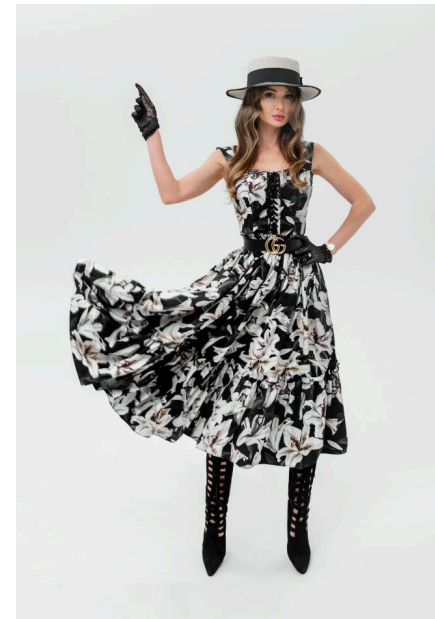

EMODELS

SINCE 2010

Julia W

EMODELS

SINCE 2010

Fortune Executive - office 2101 Cluster T - Jumeirah Lake Towers - Dubai - UAE

height 170cm | 5'7" bust 88cm | 34.5" waist 62cm | 24.5" hips 92cm | 36"
eyes color Green hair color Blonde