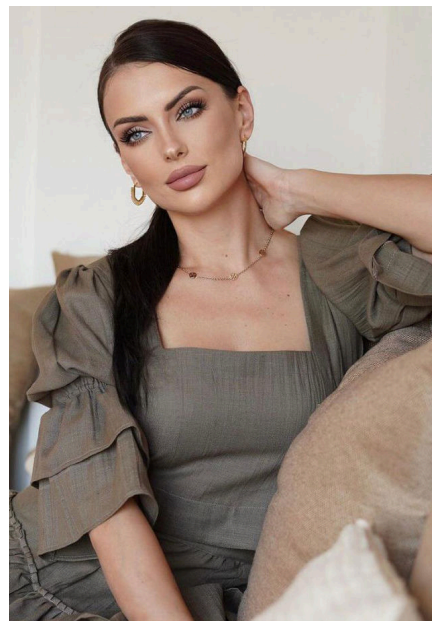

EMODELS

SINCE 2010

Iulia B

EMODELS

SINCE 2010

Fortune Executive - office 2101 Cluster T - Jumeirah Lake Towers - Dubai - UAE

height 175cm | 5'9" bust 90cm | 35.5" waist 70cm | 27.5" hips 90cm | 35.5" eyes color Blue hair color Brown