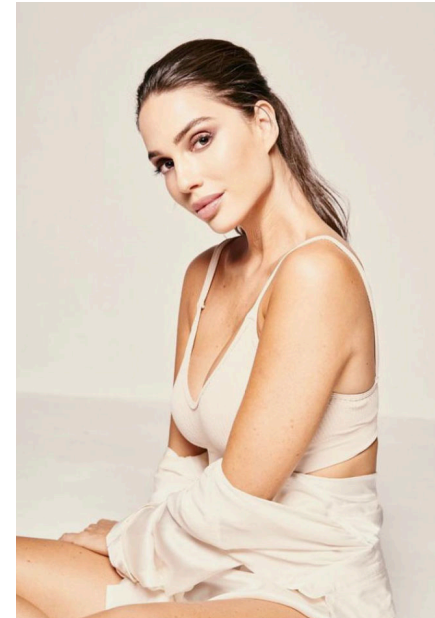

EMODELS

SINCE 2010

Beatriz A

EMODELS

SINCE 2010

Fortune Executive - office 2101 Cluster T - Jumeirah Lake Towers - Dubai - UAE

height 171cm | 5'7.5" bust 86cm | 34" waist 63cm | 25" hips 88cm | 34.5" eyes color Brown hair color Brown