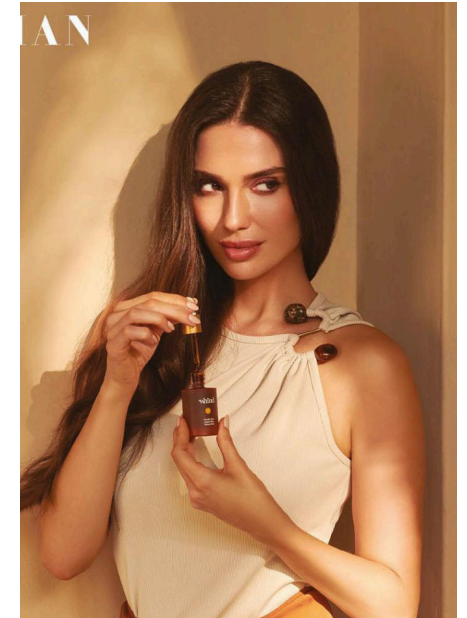

EMODELS

SINCE 2010

Beatriz A

EMODELS

SINCE 2010

Fortune Executive - office 2101 Cluster T - Jumeirah Lake Towers - Dubai - UAE

height 171cm | 5'7.5" bust 86cm | 34" waist 63cm | 25" hips 88cm | 34.5" eyes color Brown hair color Brown