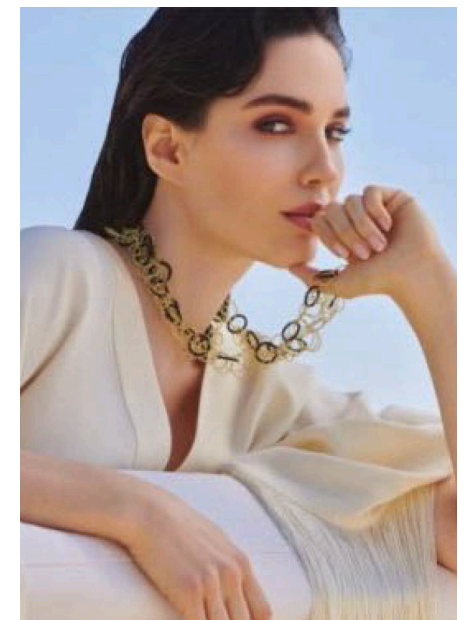

EMODELS

SINCE 2010

Beatriz A

EMODELS

SINCE 2010

Fortune Executive - office 2101 Cluster T - Jumeirah Lake Towers - Dubai - UAE

height 171cm | 5'7.5" bust 86cm | 34" waist 63cm | 25" hips 88cm | 34.5" eyes color Brown hair color Brown