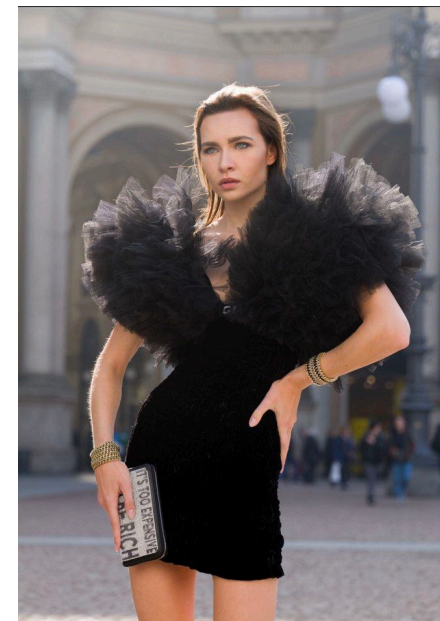

# EMODELS

SINCE 2010

Fortune Executive - office 2101 Cluster T - Jumeirah Lake Towers - Dubai - UAE

height 177cm | 5'9.5" bust 81cm | 32" waist 60cm | 23.5" hips 90cm | 35.5" eyes color Blue/Grey hair color Brown