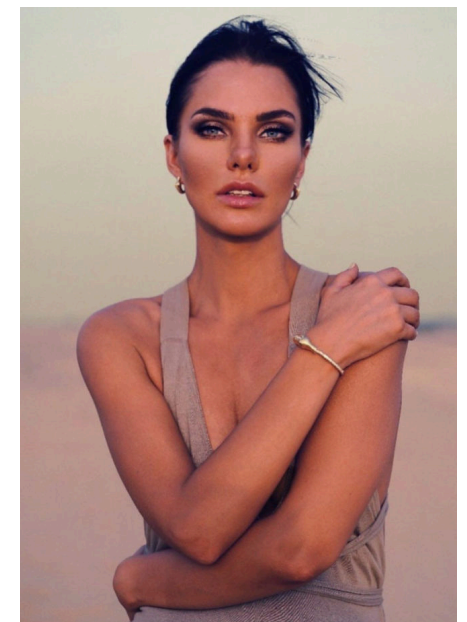

EMODELS

SINCE 2010

Inga P

EMODELS

SINCE 2010

Fortune Executive - office 2101 Cluster T - Jumeirah Lake Towers - Dubai - UAE

height179cm | 5'10.5" bust87cm | 34.5" waist61cm | 24" hips89cm | 35" eyes colorBlue hair colorDark Brown