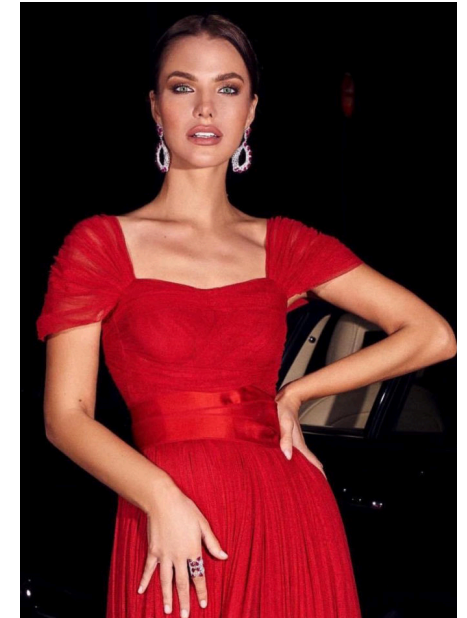

EMODELS

SINCE 2010

Inga P

EMODELS

SINCE 2010

Fortune Executive - office 2101 Cluster T - Jumeirah Lake Towers - Dubai - UAE

height179cm | 5'10.5" bust87cm | 34.5" waist61cm | 24" hips89cm | 35" eyes colorBlue hair colorDark Brown