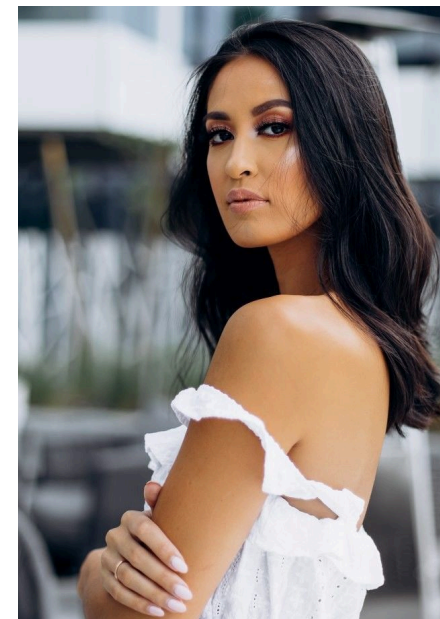

EMODELS

SINCE 2010

Fara M

EMODELS

SINCE 2010

Fortune Executive - office 2101 Cluster T - Jumeirah Lake Towers - Dubai - UAE

height180cm | 5'11" bust86cm | 34" waist64cm | 25" hips91cm | 36"
eyes colorBrown hair colorBlack