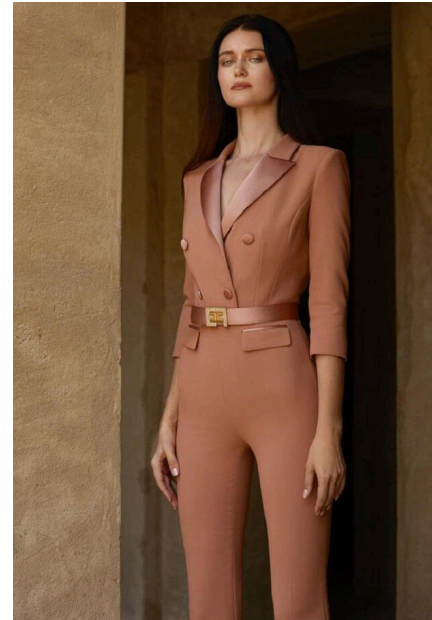

EMODELS

SINCE 2010

Elena P

EMODELS

SINCE 2010

Fortune Executive - office 2101 Cluster T - Jumeirah Lake Towers - Dubai - UAE

height 181cm | 5'11.5" bust 87cm | 34.5" waist 63cm | 25" hips 93cm | 36.5" eyes color Blue/Green hair color Light Brown