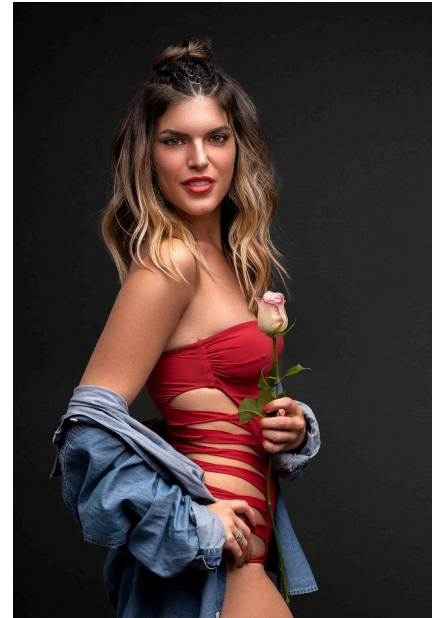

EMODELS

SINCE 2010

Dea S

EMODELS

SINCE 2010

Fortune Executive - office 2101 Cluster T - Jumeirah Lake Towers - Dubai - UAE

height168cm | 5'6" bust87cm | 34.5" waist71cm | 28" eyes colorGreen
hair colorBrown