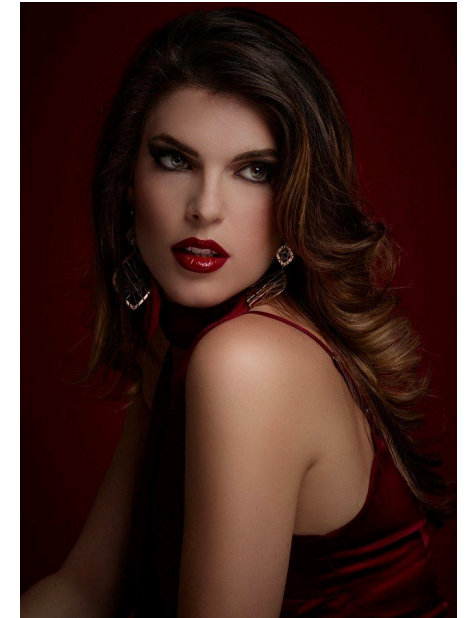

EMODELS

SINCE 2010

Dea S

EMODELS

SINCE 2010

Fortune Executive - office 2101 Cluster T - Jumeirah Lake Towers - Dubai - UAE

height168cm | 5'6" bust87cm | 34.5" waist71cm | 28" eyes colorGreen
hair colorBrown