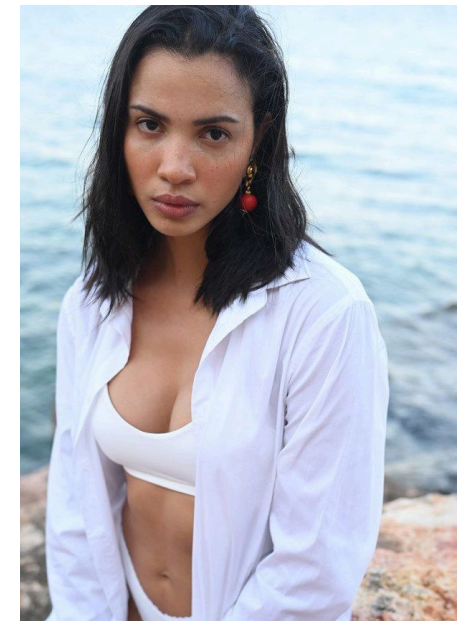

# EMODELS

SINCE 2010

Dayana C

# EMODELS

SINCE 2010

Fortune Executive - office 2101 Cluster T - Jumeirah Lake Towers - Dubai - UAE

height178cm | 5'10" bust84cm | 33" waist62cm | 24.5" hips93cm | 36.5" eyes colorBrown hair colorBlack