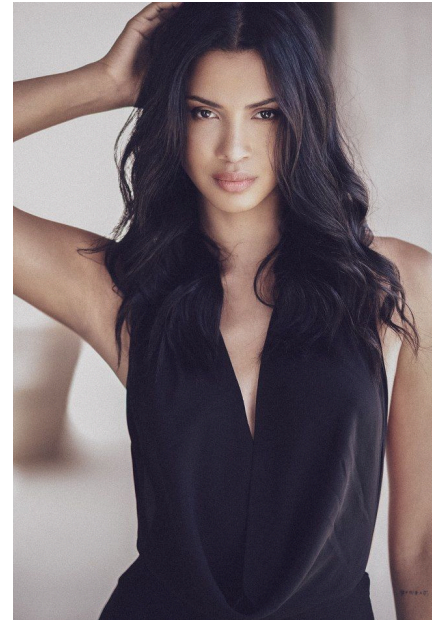

# EMODELS

SINCE 2010

Dayana C

# EMODELS

SINCE 2010

Fortune Executive - office 2101 Cluster T - Jumeirah Lake Towers - Dubai - UAE

height178cm | 5'10" bust84cm | 33" waist62cm | 24.5" hips93cm | 36.5" eyes colorBrown hair colorBlack