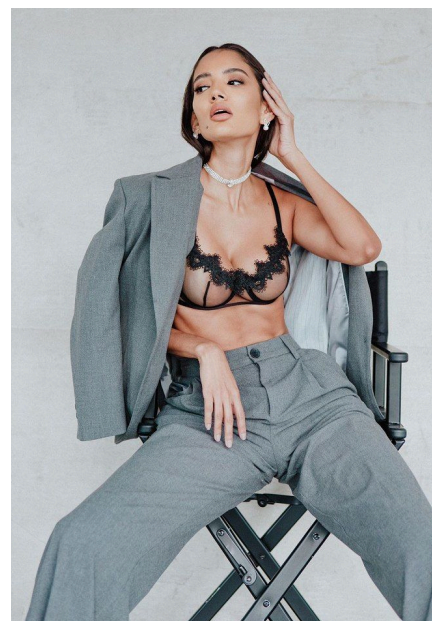

# EMODELS

SINCE 2010

Fortune Executive - office 2101 Cluster T - Jumeirah Lake Towers - Dubai - UAE

height 180cm | 5'11" bust 83cm | 32.5" waist 64cm | 25" hips 96cm | 38"  
eyes color Brown hair color Black