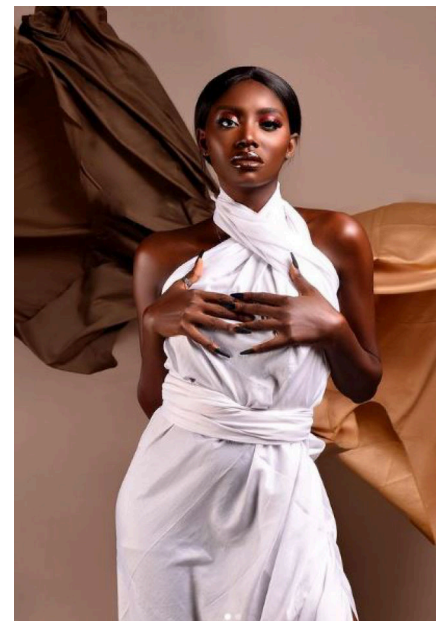

# EMODELS

SINCE 2010

Asmau B

# EMODELS

SINCE 2010

Fortune Executive - office 2101 Cluster T - Jumeirah Lake Towers - Dubai - UAE

height 180cm | 5'11" bust 89cm | 35" waist 66cm | 26" hips 91cm | 36" eyes color Brown hair color Black