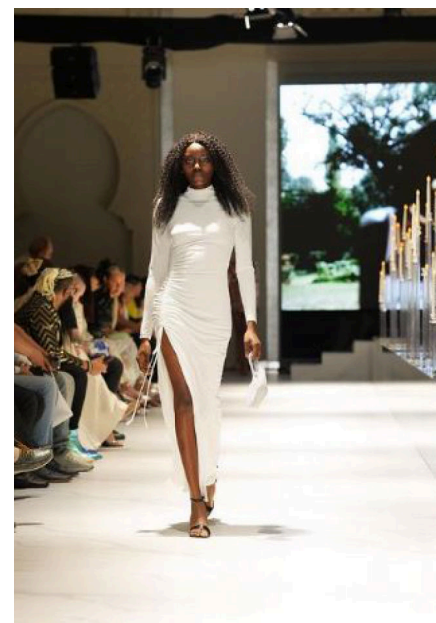

# EMODELS

SINCE 2010

Asmau B

# EMODELS

SINCE 2010

Fortune Executive - office 2101 Cluster T - Jumeirah Lake Towers - Dubai - UAE

height 180cm | 5'11" bust 89cm | 35" waist 66cm | 26" hips 91cm | 36" eyes color Brown hair color Black