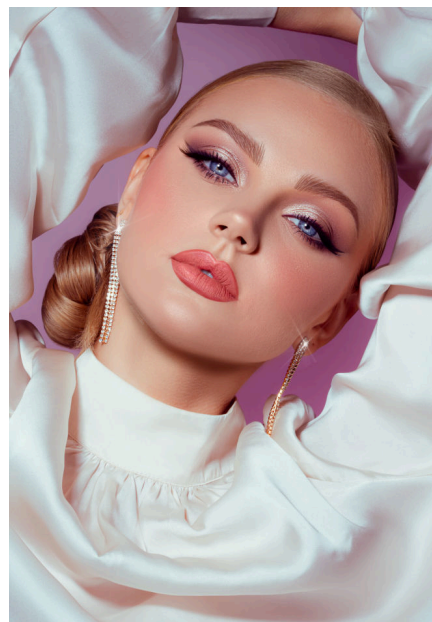

EMODELS

SINCE 2010

Kat M

EMODELS

SINCE 2010

Fortune Executive - office 2101 Cluster T - Jumeirah Lake Towers - Dubai - UAE

height 175cm | 5'9" bust 84cm | 33" waist 67cm | 26.5" hips 97cm | 38"
eyes color Blue hair color Blonde