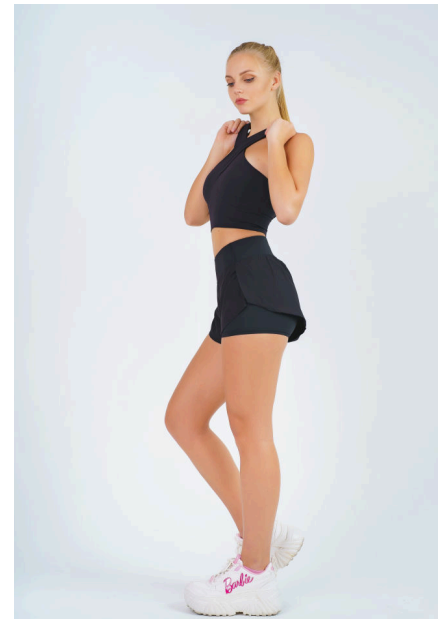

EMODELS

SINCE 2010

Kat M

EMODELS

SINCE 2010

Fortune Executive - office 2101 Cluster T - Jumeirah Lake Towers - Dubai - UAE

height 175cm | 5'9" bust 84cm | 33" waist 67cm | 26.5" hips 97cm | 38"
eyes color Blue hair color Blonde