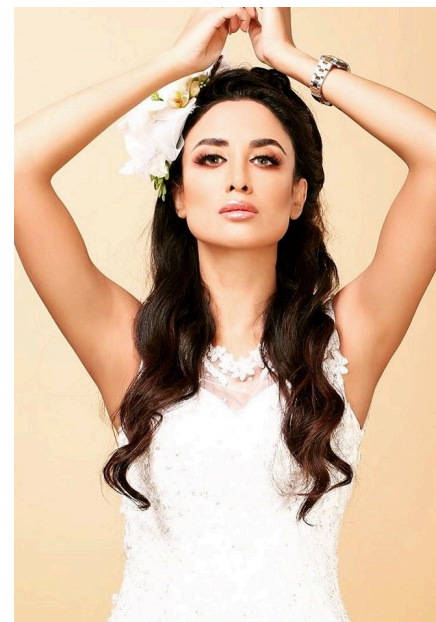

EMODELS

SINCE 2010

Azar P

EMODELS

SINCE 2010

Fortune Executive - office 2101 Cluster T - Jumeirah Lake Towers - Dubai - UAE

height167cm | 5'5.5" bust80cm | 31.5" waist65cm | 25.5" hips83cm | 32.5" eyes colorBrown hair colorBlack