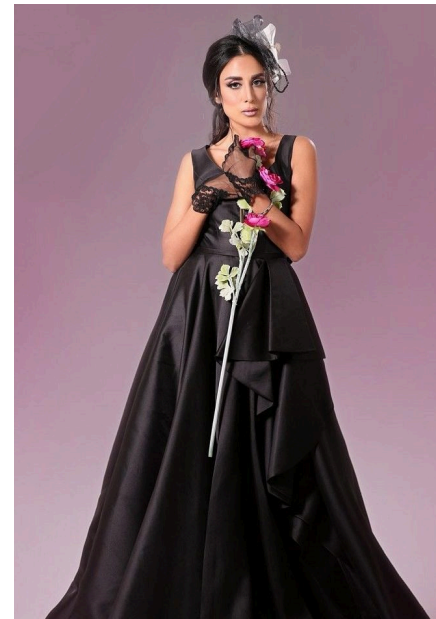

EMODELS

SINCE 2010

Azar P

EMODELS

SINCE 2010

Fortune Executive - office 2101 Cluster T - Jumeirah Lake Towers - Dubai - UAE

height167cm | 5'5.5" bust80cm | 31.5" waist65cm | 25.5" hips83cm | 32.5" eyes colorBrown hair colorBlack