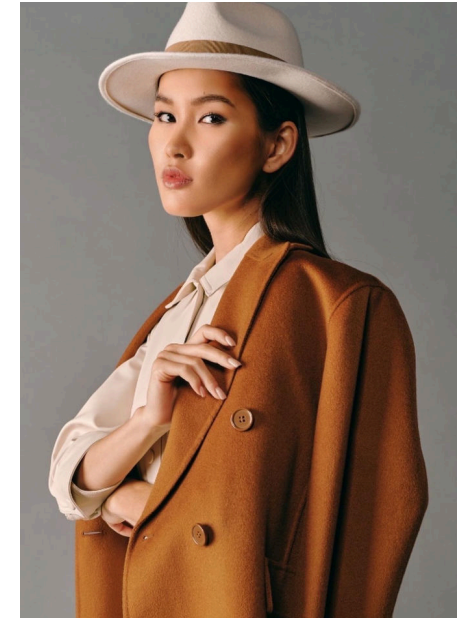

# EMODELS

SINCE 2010

Anel Y

# EMODELS

SINCE 2010

Fortune Executive - office 2101 Cluster T - Jumeirah Lake Towers - Dubai - UAE

height 172cm | 5'7.5" bust 74cm | 29" waist 58cm | 23" hips 80cm | 31.5" eyes color Brown hair color Black