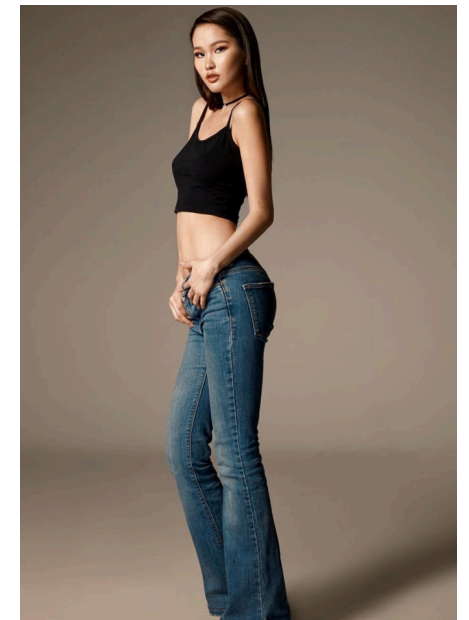

# EMODELS

SINCE 2010

Anel Y

# EMODELS

SINCE 2010

Fortune Executive - office 2101 Cluster T - Jumeirah Lake Towers - Dubai - UAE

height 172cm | 5'7.5" bust 74cm | 29" waist 58cm | 23" hips 80cm | 31.5" eyes color Brown hair color Black