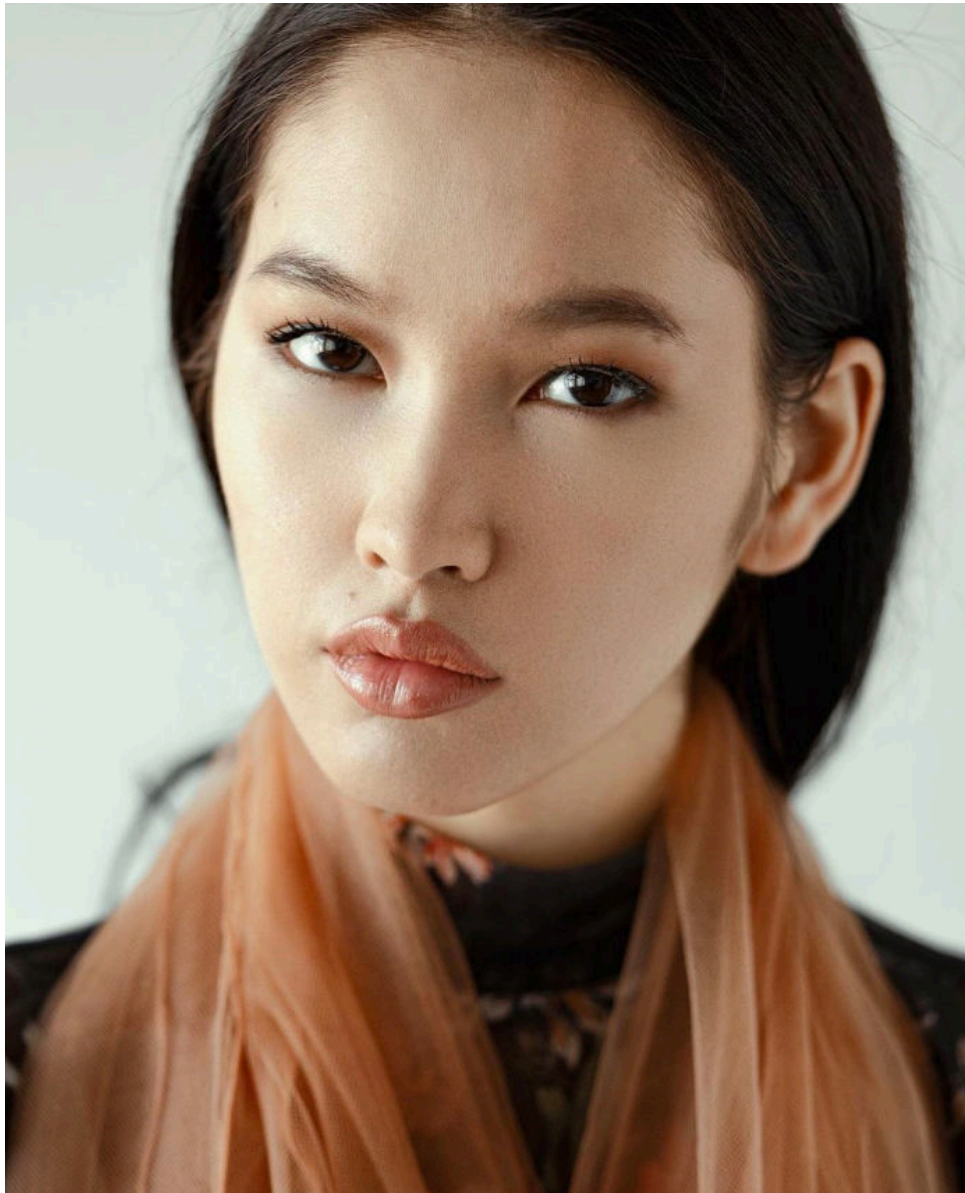

# EMODELS

SINCE 2010

Anel Y

# EMODELS

SINCE 2010

Fortune Executive - office 2101 Cluster T - Jumeirah Lake Towers - Dubai - UAE

height 172cm | 5'7.5" bust 74cm | 29" waist 58cm | 23" hips 80cm | 31.5" eyes color Brown hair color Black