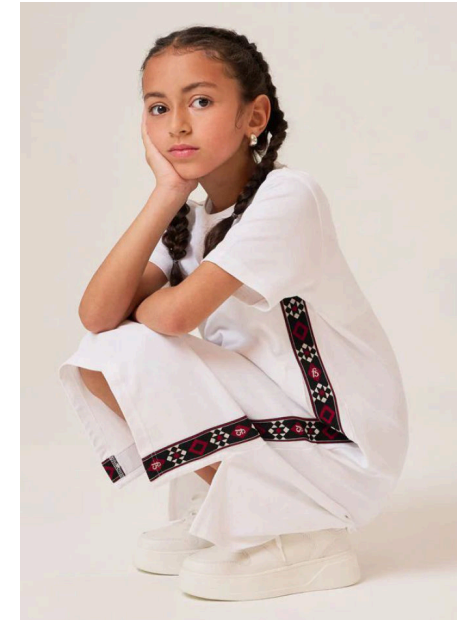

EMODELS

SINCE 2010

Hania Ah

EMODELS

SINCE 2010

Fortune Executive - office 2101 Cluster T - Jumeirah Lake Towers - Dubai - UAE

height142cm | 4'8" eyes colorBrown hair colorBrown