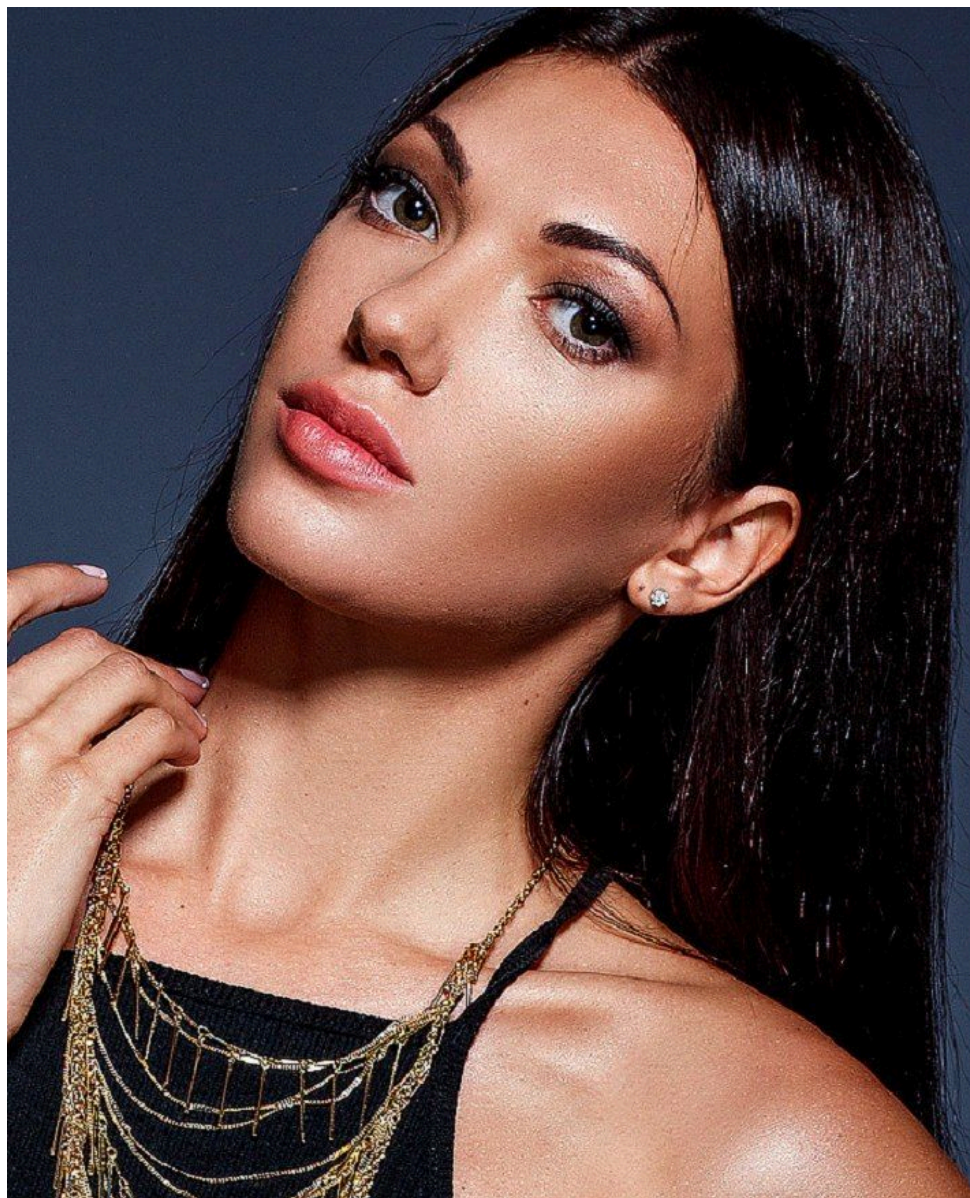

# EMODELS

SINCE 2010

Alina Rub

# EMODELS

SINCE 2010

Fortune Executive - office 2101 Cluster T - Jumeirah Lake Towers - Dubai - UAE

height 178cm | 5'10" bust 88cm | 34.5" waist 63cm | 25" hips 94cm | 37" eyes color Green hair color Black