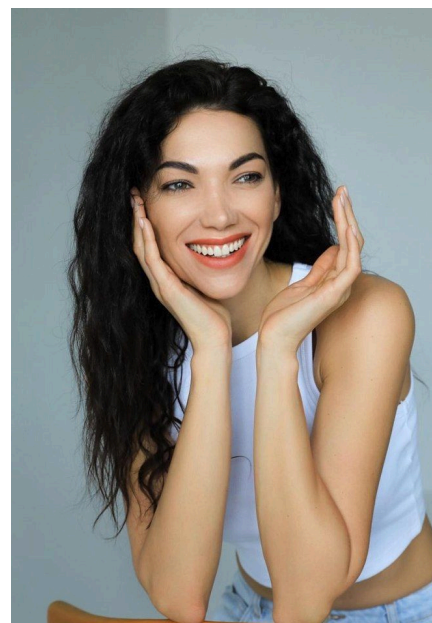

# EMODELS

SINCE 2010

Alina Rub

# EMODELS

SINCE 2010

Fortune Executive - office 2101 Cluster T - Jumeirah Lake Towers - Dubai - UAE

height 178cm | 5'10" bust 88cm | 34.5" waist 63cm | 25" hips 94cm | 37" eyes color Green hair color Black